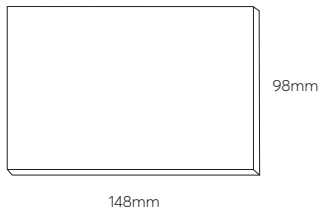

Maze Garden

Inscribed bronze or granite plaques are placed on memorial berms surrounding bush rose gardens. Ashes may be interred in the lawn in front of each plaque.

Memorial styles and sizes:

Bronze.

Granite.