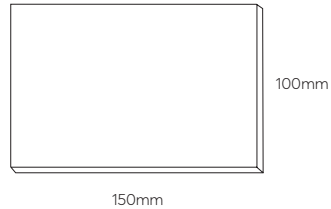

You can personalise memorials in many ways, adding an illustration, a ceramic photograph or a meaningful inscription. Please ask our team for details.

**HAREWOOD MEMORIAL GARDENS
& CREMATORIUM**

03 359 9039
harewoodcrematorium.co.nz