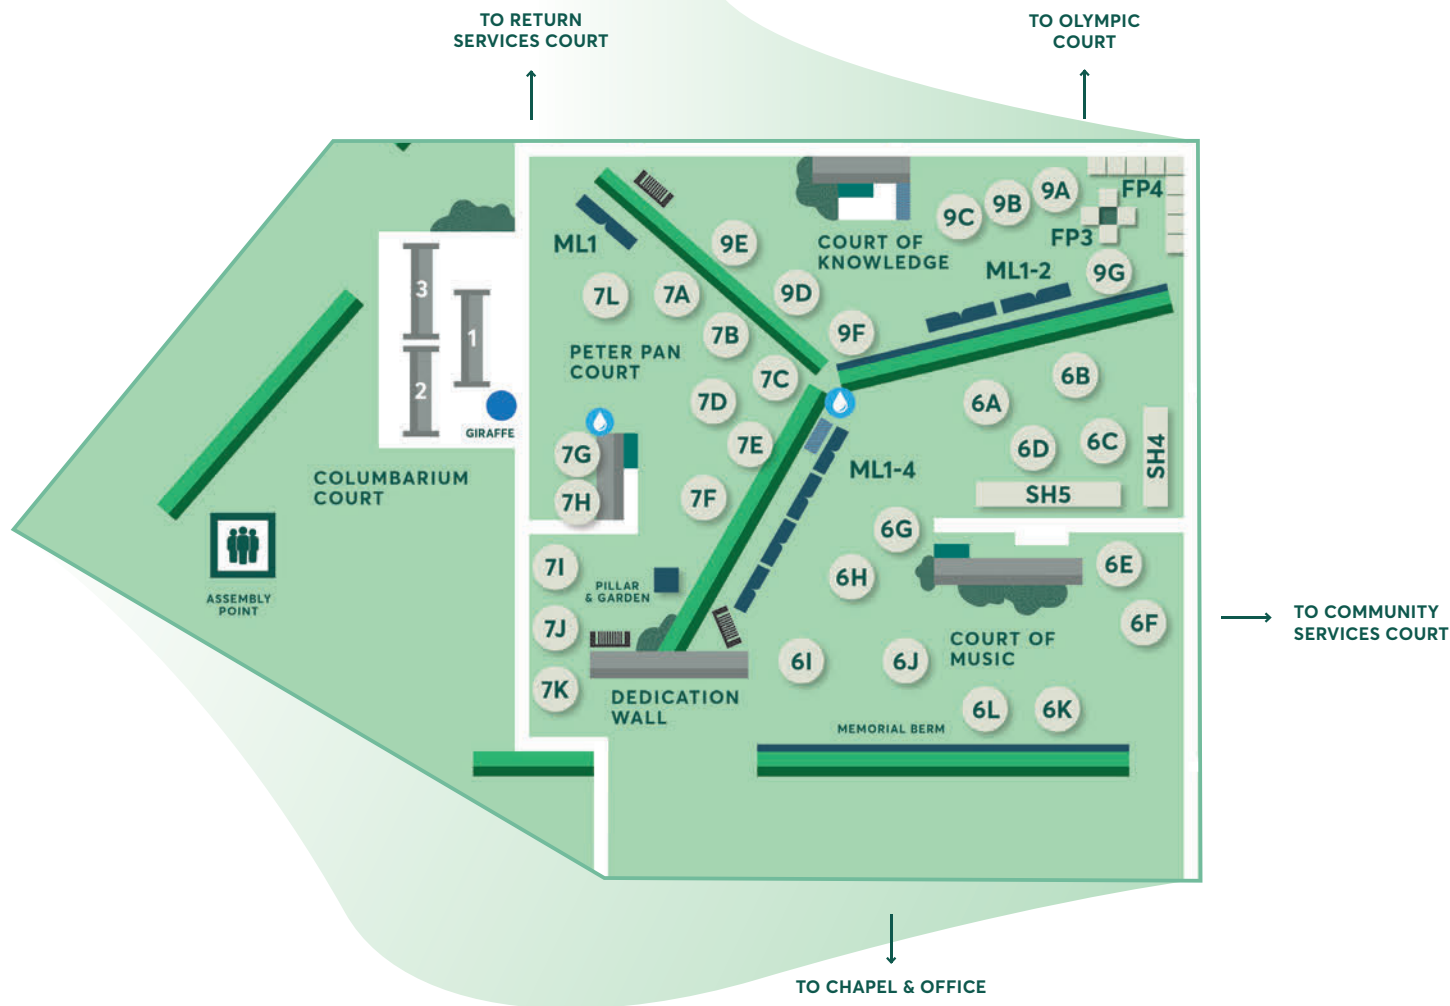

MAP KEY

-  BOOK OF REMEMBRANCE
-  COURT WALLS
-  MEMORIAL WALLS
-  HEDGES
-  NATURAL TREES
-  SHRUBBERY GARDENS / INDIVIDUAL ROSE MEMORIALS
-  MEMORIAL LIBRARIES
-  MEMORIAL BERMS
-  WALKING PATHS
-  DRIVING
-  RUBBISH STATION
-  WATER STATION
-  SEAT
-  VASE BOX
-  PUBLIC BATHROOMS
-  ASSEMBLY POINT
-  DISABLED PARKING