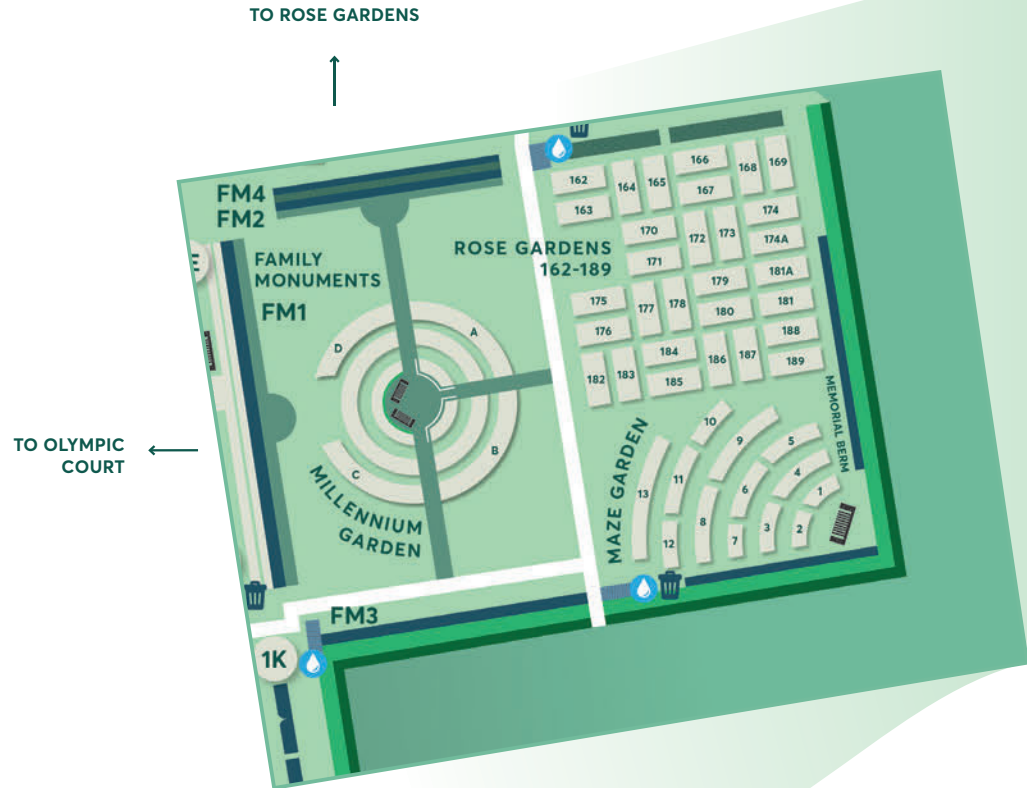

MAP KEY

-  BOOK OF REMEMBRANCE
-  COURT WALLS
-  MEMORIAL WALLS
-  HEDGES
-  NATURAL TREES
-  SHRUBBERY GARDENS / INDIVIDUAL ROSE MEMORIALS
-  MEMORIAL LIBRARIES
-  MEMORIAL BERMS
-  WALKING PATHS
-  DRIVING
-  RUBBISH STATION
-  WATER STATION
-  SEAT
-  VASE BOX
-  PUBLIC BATHROOMS
-  ASSEMBLY POINT
-  DISABLED PARKING

This map is for artistic purposes only to provide an approximate visual representation of the area. Every effort is made to ensure this map is free of errors, but there is no warranty the map or its features are either spatially or temporally accurate or fit for a particular use. This map is provided without any warranty of any kind whatsoever, either express or implied.