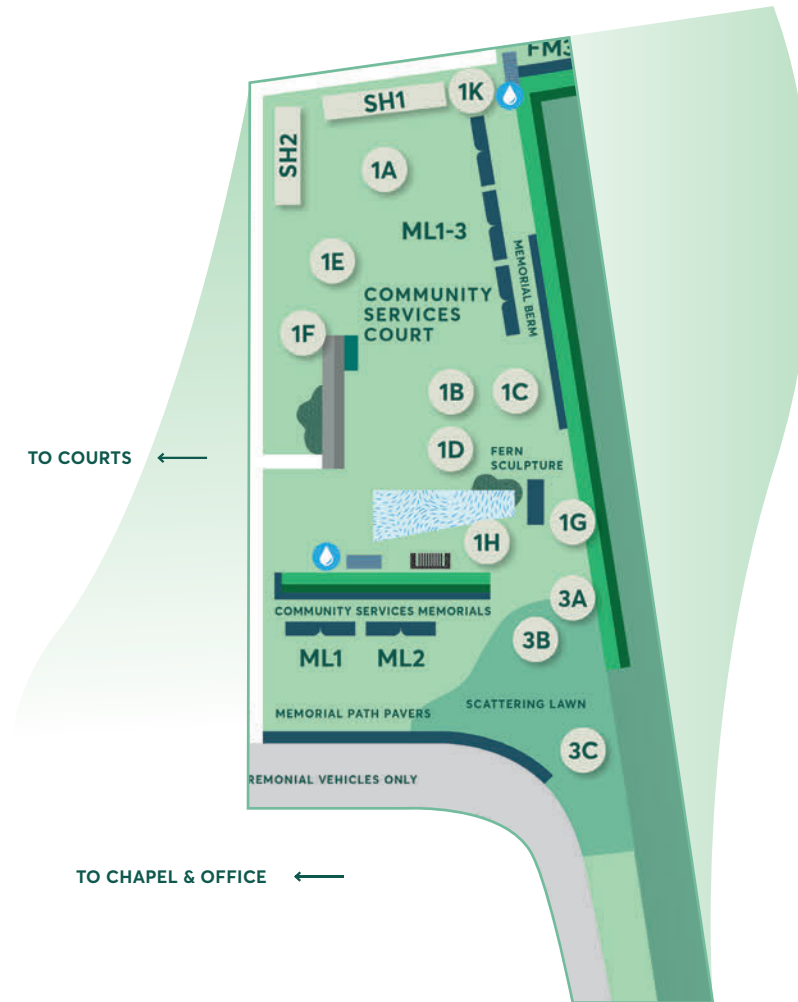

MAP KEY

- BOOK OF REMEMBRANCE
- COURT WALLS
- MEMORIAL WALLS
- HEDGES
- NATURAL TREES
- SHRUBBERY GARDENS / INDIVIDUAL ROSE MEMORIALS
- MEMORIAL LIBRARIES
- MEMORIAL BERMS
- WALKING PATHS
- DRIVING
- RUBBISH STATION
- WATER STATION
- SEAT
- VASE BOX
- PUBLIC BATHROOMS
- ASSEMBLY POINT
- DISABLED PARKING

This map is for artistic purposes only to provide an approximate visual representation of the area. Every effort is made to ensure this map is free of errors, but there is no warranty the map or its features are either spatially or temporally accurate or fit for a particular use. This map is provided without any warranty of any kind whatsoever, either express or implied.