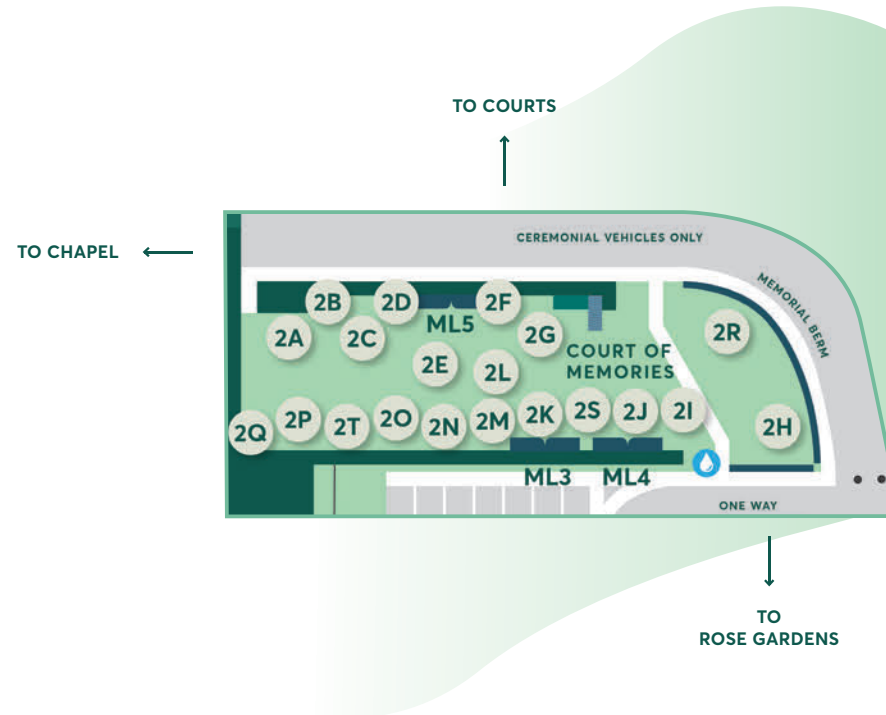

MAP KEY

-  BOOK OF REMEMBRANCE
-  COURT WALLS
-  MEMORIAL WALLS
-  HEDGES
-  NATURAL TREES
-  SHRUBBERY GARDENS / INDIVIDUAL ROSE MEMORIALS
-  MEMORIAL LIBRARIES
-  MEMORIAL BERMS
-  WALKING PATHS
-  DRIVING
-  RUBBISH STATION
-  WATER STATION
-  SEAT
-  VASE BOX
-  PUBLIC BATHROOMS
-  ASSEMBLY POINT
-  DISABLED PARKING

This map is for artistic purposes only to provide an approximate visual representation of the area. Every effort is made to ensure this map is free of errors, but there is no warranty the map or its features are either spatially or temporally accurate or fit for a particular use. This map is provided without any warranty of any kind whatsoever, either express or implied.

MAP KEY

-  BOOK OF REMEMBRANCE
-  COURT WALLS
-  MEMORIAL WALLS
-  HEDGES
-  NATURAL TREES
-  SHRUBBERY GARDENS / INDIVIDUAL ROSE MEMORIALS
-  MEMORIAL LIBRARIES
-  MEMORIAL BERMS
-  WALKING PATHS
-  DRIVING
-  RUBBISH STATION
-  WATER STATION
-  SEAT
-  VASE BOX
-  PUBLIC BATHROOMS
-  ASSEMBLY POINT
-  DISABLED PARKING
-  BOLLARDS