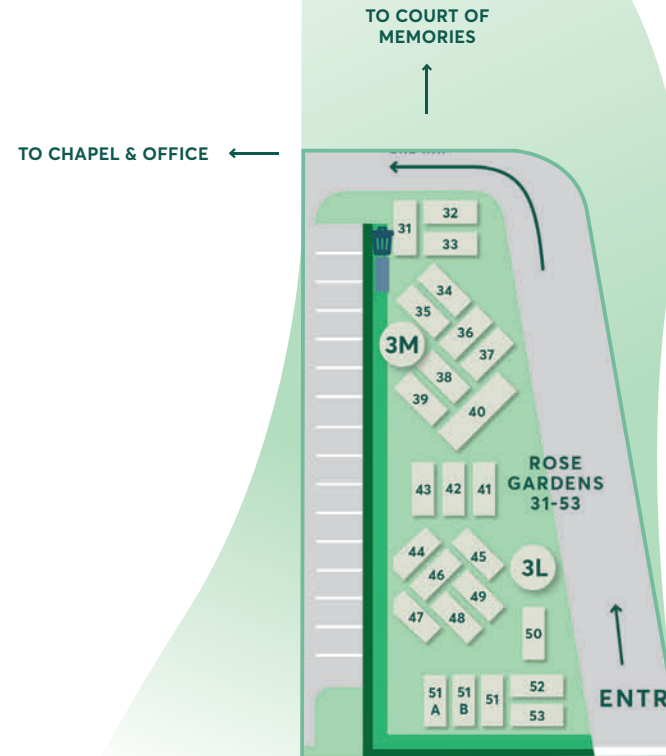

MAP KEY

-  BOOK OF REMEMBRANCE
-  COURT WALLS
-  MEMORIAL WALLS
-  HEDGES
-  NATURAL TREES
-  SHRUBBERY GARDENS / INDIVIDUAL ROSE MEMORIALS
-  MEMORIAL LIBRARIES
-  MEMORIAL BERMS
-  WALKING PATHS
-  DRIVING
-  RUBBISH STATION
-  WATER STATION
-  SEAT
-  VASE BOX
-  PUBLIC BATHROOMS
-  ASSEMBLY POINT
-  DISABLED PARKING

This map is for artistic purposes only to provide an approximate visual representation of the area. Every effort is made to ensure this map is free of errors, but there is no warranty the map or its features are either spatially or temporally accurate or fit for a particular use. This map is provided without any warranty of any kind whatsoever, either express or implied.