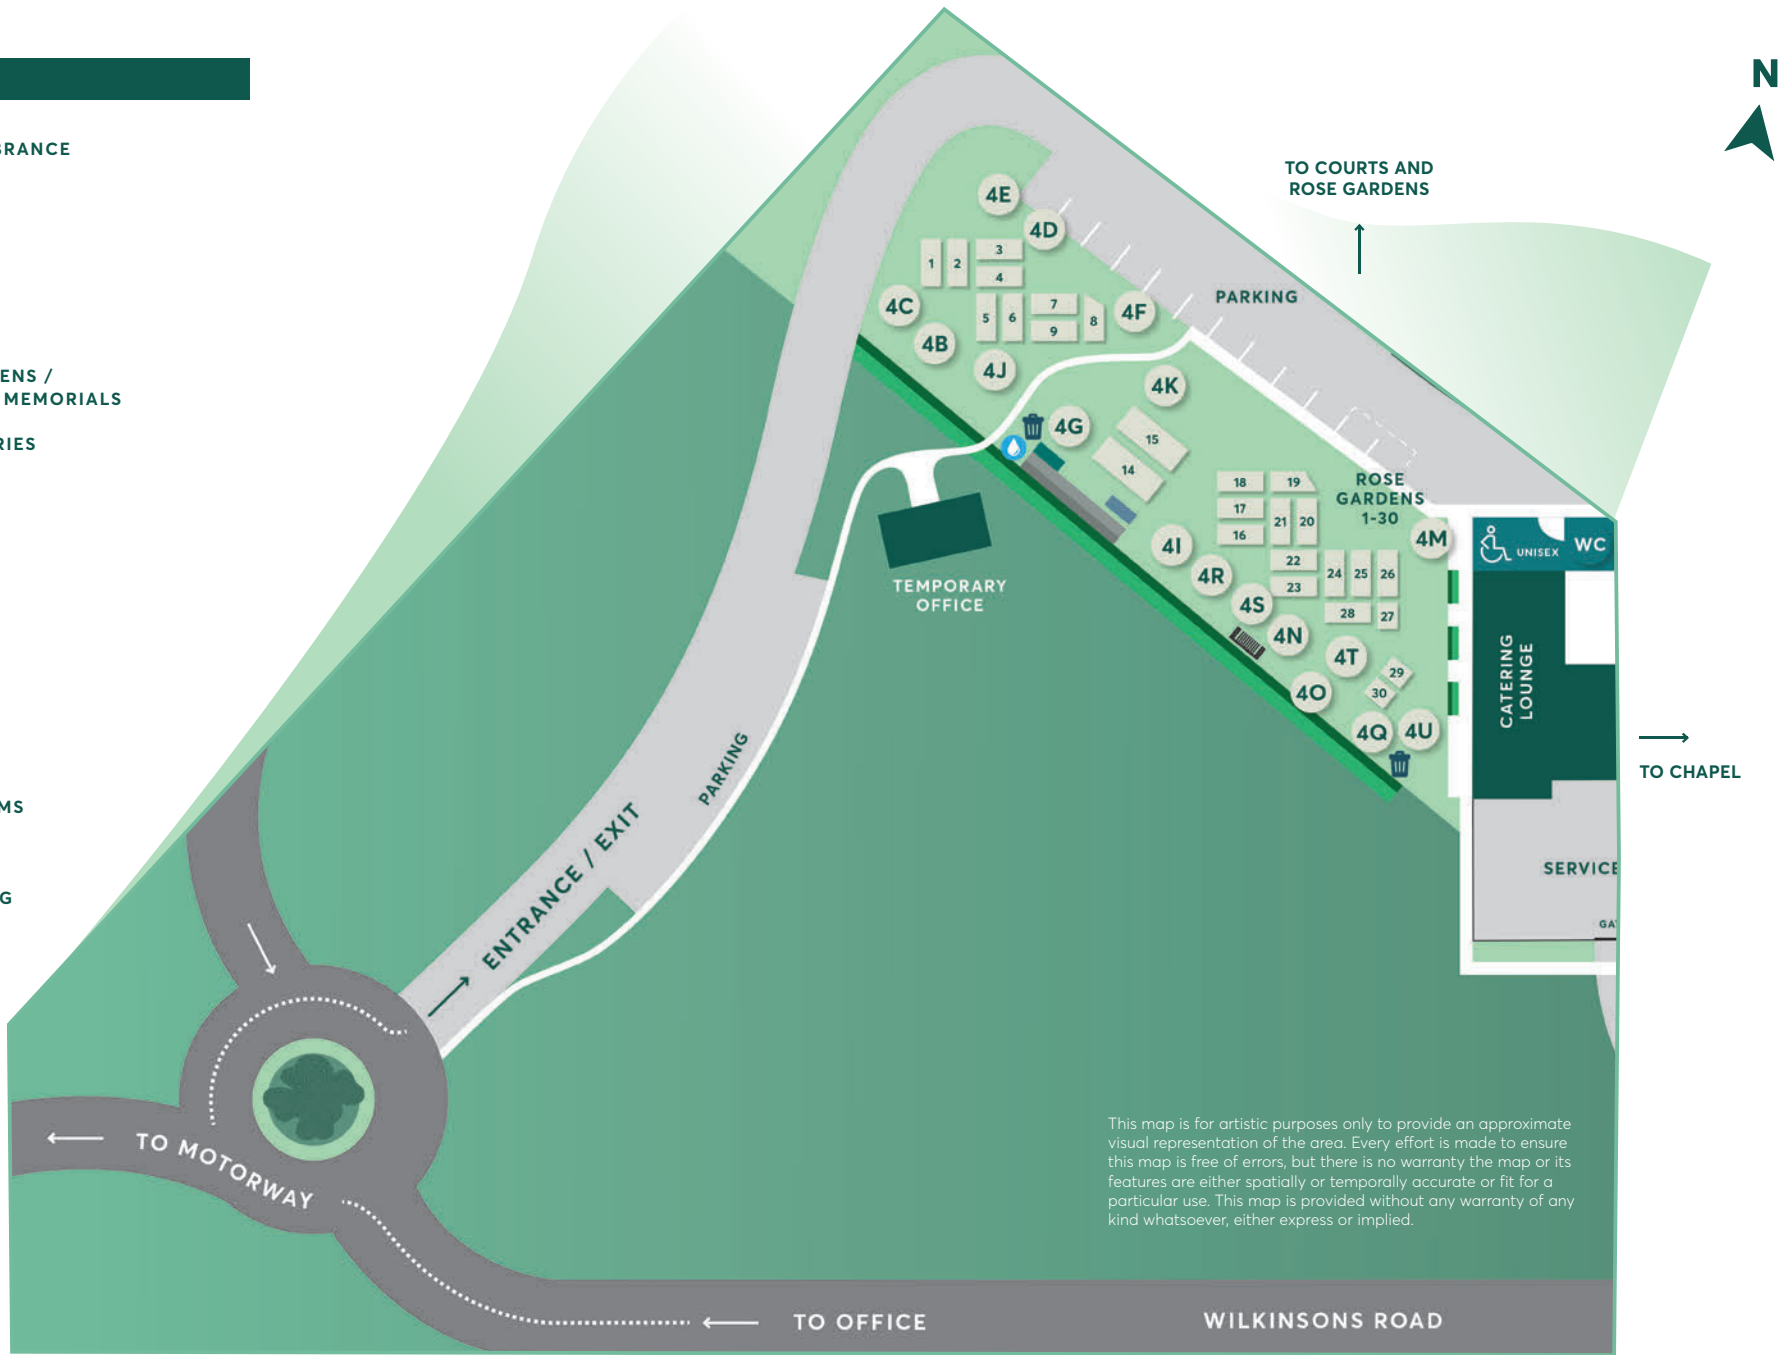

MAP KEY

-  BOOK OF REMEMBRANCE
-  COURT WALLS
-  MEMORIAL WALLS
-  HEDGES
-  NATURAL TREES
-  SHRUBBERY GARDENS / INDIVIDUAL ROSE MEMORIALS
-  MEMORIAL LIBRARIES
-  MEMORIAL BERMS
-  WALKING PATHS
-  DRIVING
-  RUBBISH STATION
-  WATER STATION
-  SEAT
-  VASE BOX
-  PUBLIC BATHROOMS
-  ASSEMBLY POINT
-  DISABLED PARKING

This map is for artistic purposes only to provide an approximate visual representation of the area. Every effort is made to ensure this map is free of errors, but there is no warranty the map or its features are either spatially or temporally accurate or fit for a particular use. This map is provided without any warranty of any kind whatsoever, either express or implied.